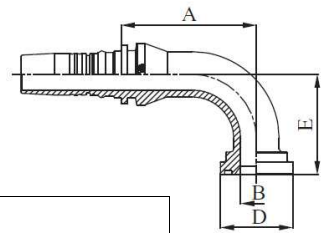

M43390

BRIDA 3.000 LIBRAS CODO 90° ISO /SAE CÓDIGO 61 - SAE J516 / ISO 12511-3

REF.	DIÁMETROS DE MANGUERA			ROSCAS	DIMENSIONES			
	DN	Pulgadas	Tamaño		T	B	A	D
M43390-10-16	16	5/8"	- 10	1"	20,0	70,5	44,6	52,0
M43390-12-12	19	3/4"	- 12	3/4"	16,0	71,8	38,0	52,0
M43390-12-16	19	3/4"	- 12	1"	20,0	72,4	44,6	52,0
M43390-16-16	25	1"	- 16	1"	20,0	83,4	44,6	62,0
M43390-16-20	25	1"	- 16	1.1/4"	26,0	83,4	51,0	62,0
M43390-20-16	31	1.1/4"	- 20	1"	19,8	96,5	44,6	66,0
M43390-20-20	31	1.1/4"	- 20	1.1/4"	26,0	99,0	51,0	70,0
M43390-20-24	31	1.1/4"	- 20	1.1/2"	32,0	98,7	60,5	72,0
M43390-24-24	38	1.1/2"	- 24	1.1/2"	32,0	111,6	60,5	84,0
M43390-24-32	38	1.1/2"	- 24	2"	42,0	111,5	71,6	84,0
M43390-32-32	51	2"	- 32	2"	42,0	133,7	71,6	99,0

M43340

BRIDA 3.000 LIBRAS CODO 45° ISO /SAE CÓDIGO 61 - SAE J516 / ISO 12511-3

REF.	DIÁMETROS DE MANGUERA			ROSCAS	DIMENSIONES			
	DN	Pulgadas	Tamaño		T	B	A	D
M43340-12-12	19	3/4"	- 12	3/4"	16,0	75,6	38,0	23,0
M43340-12-16	19	3/4"	- 12	1"	20,0	76,0	44,6	23,0
M43340-16-16	25	1"	- 16	1"	20,0	87,0	44,6	27,3
M43340-16-20	25	1"	- 16	1.1/4"	26,0	87,5	51,0	27,3
M43340-20-20	31	1.1/4"	- 20	1.1/4"	26,0	100,5	51,0	29,5
M43340-20-24	31	1.1/4"	- 20	1.1/2"	32,0	101,5	60,5	31,0
M43340-24-24	38	1.1/2"	- 24	1.1/2"	32,0	111,0	60,5	34,5
M43340-24-32	38	1.1/2"	- 24	2"	42,0	113,0	71,6	34,5
M43340-32-32	51	2"	- 32	2"	42,0	128,7	71,6	39,0