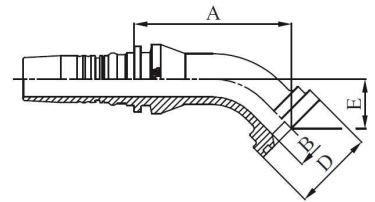

M43390

BRIDA 3.000 LIBRAS CODO 90° ISO /SAE CÓDIGO 61 - SAE J516 / ISO 12511-3

REF.	DIÁMETROS DE MANGUERA			ROSCAS	DIMENSIONES			
	DN	Pulgadas	Tamaño		T	B	A	D
M43390-10-16	16	5/8"	- 10	1"	20,0	70,5	44,6	52,0
M43390-12-12	19	3/4"	- 12	3/4"	16,0	71,8	38,0	52,0
M43390-12-16	19	3/4"	- 12	1"	20,0	72,4	44,6	52,0
M43390-16-16	25	1"	- 16	1"	20,0	83,4	44,6	62,0
M43390-16-20	25	1"	- 16	1.1/4"	26,0	83,4	51,0	62,0
M43390-20-16	31	1.1/4"	- 20	1"	19,8	96,5	44,6	66,0
M43390-20-20	31	1.1/4"	- 20	1.1/4"	26,0	99,0	51,0	70,0
M43390-20-24	31	1.1/4"	- 20	1.1/2"	32,0	98,7	60,5	72,0
M43390-24-24	38	1.1/2"	- 24	1.1/2"	32,0	111,6	60,5	84,0
M43390-24-32	38	1.1/2"	- 24	2"	42,0	111,5	71,6	84,0
M43390-32-32	51	2"	- 32	2"	42,0	133,7	71,6	99,0

M43340

BRIDA 3.000 LIBRAS CODO 45° ISO /SAE CÓDIGO 61 - SAE J516 / ISO 12511-3

REF.	DIÁMETROS DE MANGUERA			ROSCAS	DIMENSIONES			
	DN	Pulgadas	Tamaño		T	B	A	D
M43340-12-12	19	3/4"	- 12	3/4"	16,0	75,6	38,0	23,0
M43340-12-16	19	3/4"	- 12	1"	20,0	76,0	44,6	23,0
M43340-16-16	25	1"	- 16	1"	20,0	87,0	44,6	27,3
M43340-16-20	25	1"	- 16	1.1/4"	26,0	87,5	51,0	27,3
M43340-20-20	31	1.1/4"	- 20	1.1/4"	26,0	100,5	51,0	29,5
M43340-20-24	31	1.1/4"	- 20	1.1/2"	32,0	101,5	60,5	31,0
M43340-24-24	38	1.1/2"	- 24	1.1/2"	32,0	111,0	60,5	34,5
M43340-24-32	38	1.1/2"	- 24	2"	42,0	113,0	71,6	34,5
M43340-32-32	51	2"	- 32	2"	42,0	128,7	71,6	39,0